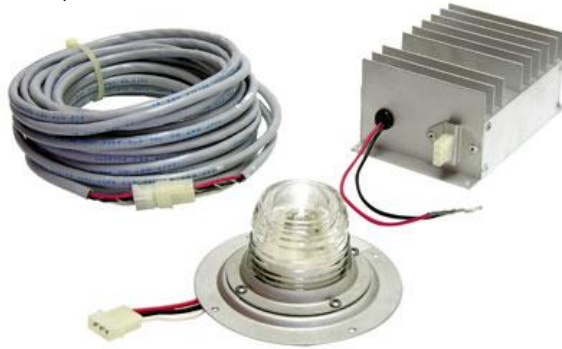

And Accessories, Inc.

Strobe Lights & Bulbs

BB10054704
STROBE, CLEAR, 3 WIRE W/2 HOLE MOUNT,
5.25" TALL

STROB6550C
STROBE, DOUBLE FLASH, CLEAR ECCO, LOW
PROFILE, 3 WIRE POLYCARBONATE BASE

STROB256TSC
STROBE, 12V-24V DOUBLE FLASH, CLEAR, STAR,
2 WIRE 3 HOLE MOUNT, 5" TALL

STROB8454000
STROBE, LED, CLEAR LOW PROFILE, FLANGE MT

STROB515400
STROBE, DOUBLE FLASH, CLEAR 10J LOW
PROFILE, 2 WIRE, 3 HOLE FLANGE MT, 4.25"
TALL

STROB420C1B2
STROBE, SINGLE FLASH, CLEAR AEROFLASH,
LOW PROFILE, SELF CONTAINED 2 WIRE

And Accessories, Inc.

Strobe Lights & Bulbs

STROBM100C1B2
STROBE, LOW PROFILE, POWER PACK, SGL
FLASH, 10 JOULE

STROBULB6501
ECCO STROBE FLASH TUBE 3 PIN, 6550 STROBE

STROB163-000
LAMP ASSY FOR M100 STROBE LIGHT, 3 WIRE
W/PLUG

SA40-022
FLASH TUBE FOR 515-400, 3 PIN, WHITE
PLASTIC BASE

STROBULB0400042
BULB FOR STROBM401C1B2 AND
STROBM420C1B2 XENON FLASH, 5-PIN