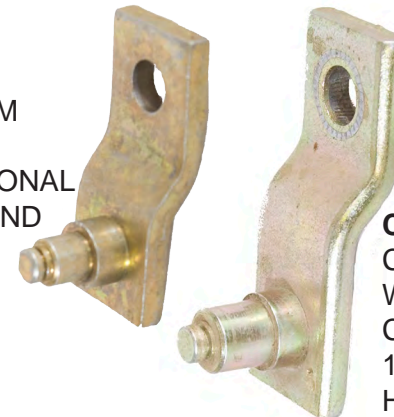

# Wiper Motors and Cranks

**A431538001**  
MOTOR, WIPER  
LINKAGE SPRAUGE  
PANTOGRAPH

**A433854001**  
MOTOR, WIPER  
AMTRAN 5-WIRE  
W/ PLUG PRE 1998  
BLADE TYPE

**A437192010**  
MOTOR, WIPER  
SPRAUGE KY-RE, FE  
& CONVENTIONAL

**AIC73-18**  
MOTOR, WIPER  
AND CRANK ASSY,  
PASSENGER SIDE

**BB4304440**  
MOTOR, WIPER  
UNIVERSAL w/o  
CRANK ARM

**BB4304465**  
CRANK ARM  
BLUEBIRD  
CONVENTIONAL  
1992+ ROUND  
HOLE

**CP210121**  
CRANK ARM,  
WAYNE &  
CARPENTER  
1998 ROUND  
HOLE

# Wiper Switches

**TH5200-3182**  
SWITCH, W/S  
WASHER, ON  
MOM.

**TH5200-3181**  
SWITCH, WIPER  
PARK - LOW - HIGH

**TH5200-5579**  
SWITCH, WIPER,  
8 TERM GRAY,  
STRAIGHT  
HI-LOW-PARK

**A437281001**  
INTERMITTANT WIPER  
SWITCH CONTROLS 2  
MOTOTRS,  
INTERNATIONAL